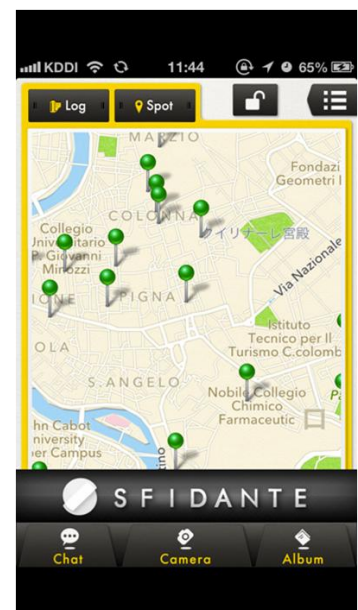

Essential features:

- The private information of photo, for example place, time, etc., are encrypted. The photos are stored in the encrypted album, and users can manage them at sight.
- The location information of photos are shown in the map as thumbnails. The map also has tourism information. Users can use it as a tourist map.
- Whisper uses Bluetooth or WiFi to exchange messages.
- Users can manage encrypted photos inside the app.
- Users can add text and effect filters to photos.
- This is an example of cooperation between CA and external partners.

Users can chat together sending messages, stamps or photos.

Users can manage their photos, add text and filters to them.

Photos are displayed as thumbnails on the map, using the location information stored with the photo.