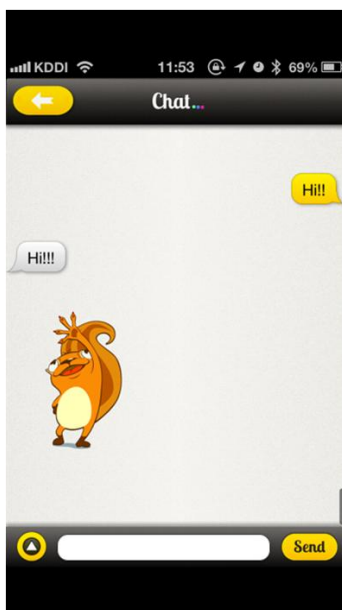

Whisper

Whisper is an iPhone App developed by Sfidante Inc. and Crypt Basic Co., Ltd. in Japan. Users can send encrypted messages and photos with a secret symmetric key shared between sender and receiver. The encryption algorithm is CA's QP-Dyn. The key exchange algorithm is CA's QP-Kex.

Essential features:

- The private information of photo, for example place, time, etc., are encrypted. The photos are stored in the encrypted album, and users can manage them at sight.
- The location information of photos are shown in the map as thumbnails. The map also has tourism information. Users can use it as a tourist map.
- Whisper uses Bluetooth or WiFi to exchange messages.
- Users can manage encrypted photos inside the app.
- Users can add text and effect filters to photos.
- This is an example of cooperation between CA and external partners.